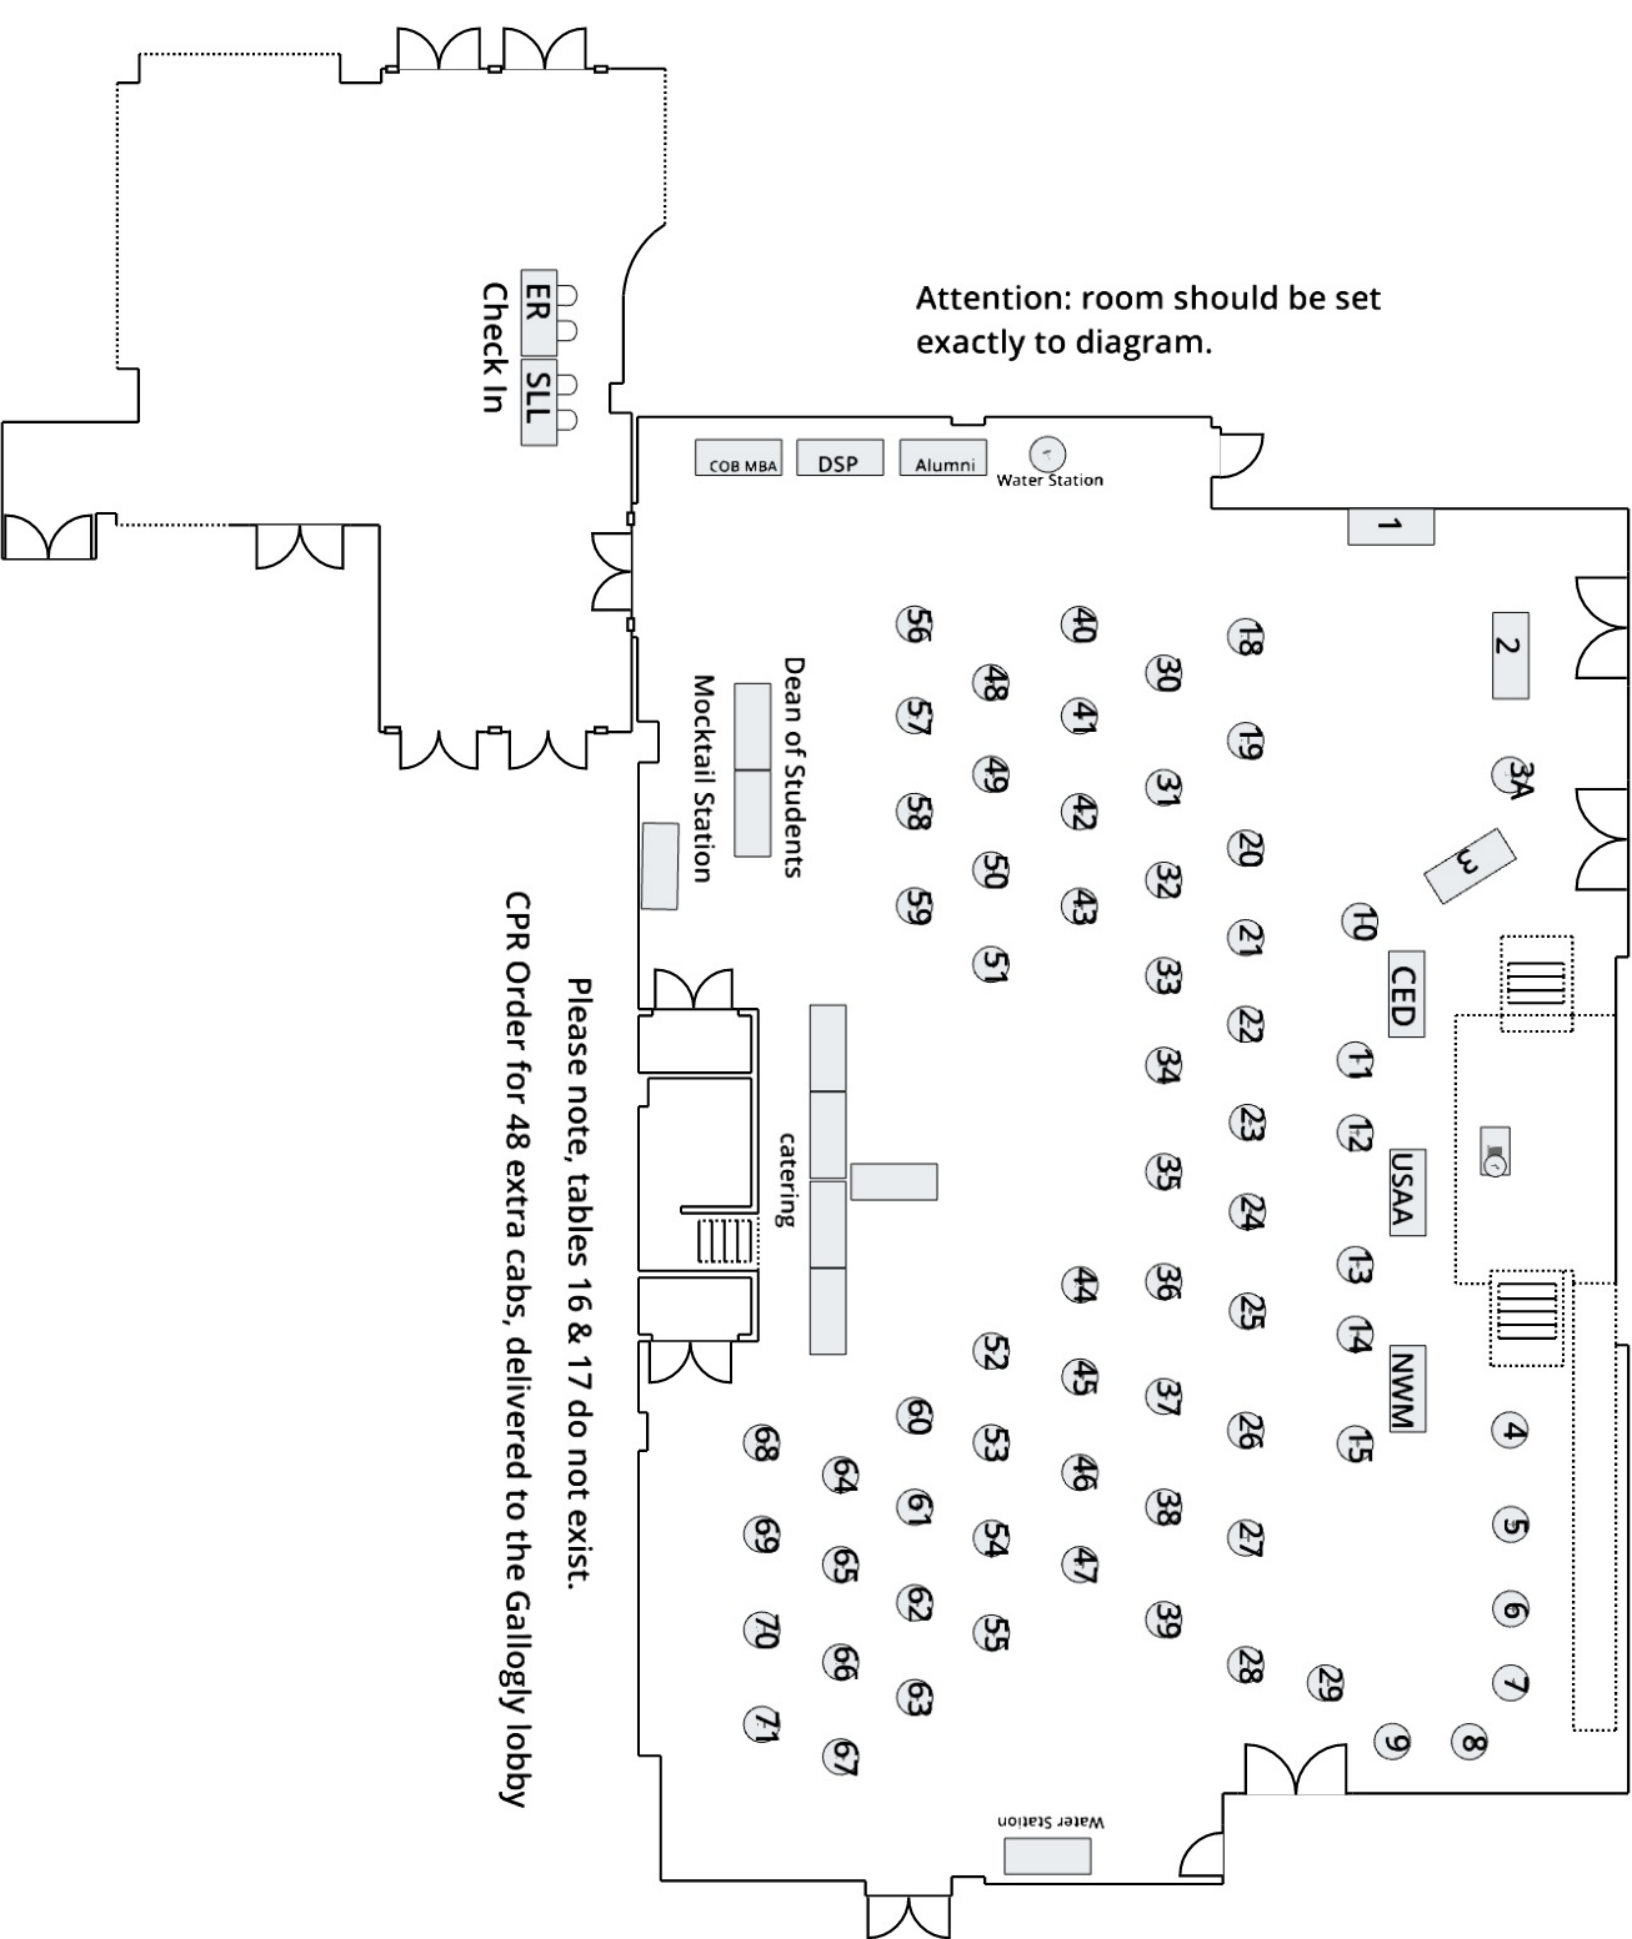

Attention: room should be set exactly to diagram.

Please note, tables 16 & 17 do not exist.  
CPR Order for 48 extra cabs, delivered to the Gallogly lobby

10 Feet